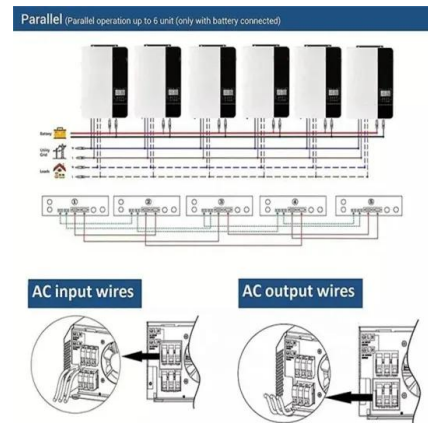

[Jual Inverter Hybrid Terbaik](#)

Harga Hybrid Inverter ICA Solar 1KW Hybrid Ongrid Offgrid 1000W SNV-GF1021 Rp4.000.000
Harga LF-1 Series 1KW 12V-24V Off grid hybrid solar inverter with built-in 40A or 60A MPPT ZAMDON moisture-proof, anti-corrosion, anti-rust 3 Years Warranty Harga