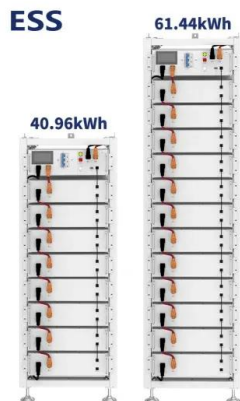

[The Best Grid Tie Inverters (2024)](#)

In simpler terms, a solar system of 1000W rating will not be sufficient to work with a 1000W inverter, it must instead produce 1000W when operating at around 85% efficiency. Read our article to explore the energy output from a solar panel. DC Input Different grid