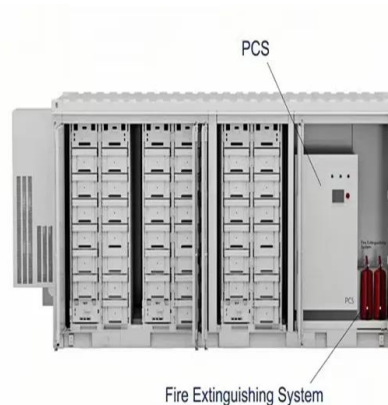

**1002W Continuous/2000W Peak Output
HomePower ...**

The HomePower ONE is an emergency power supply to charge your electronic devices and operate your home appliances in disasters and accidents. It has 1002Wh of power. It comes with 3 AC outlets with the pure-sine wave, ...