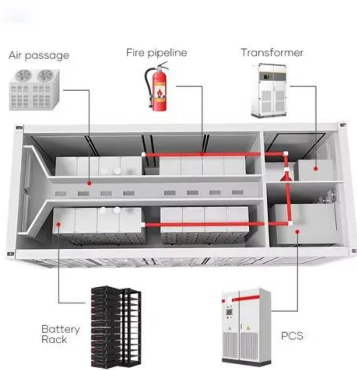

[Ecoflow 110W Portable Solar Panel System](#)

With single 110W Solar panel, the charging time could be: RIVER 2 - 3 hrs with 110W Solar Panel; RIVER 2 PRO - 4.5 hrs with 2*110W Solar Panels * Depending on the angel of panel ...