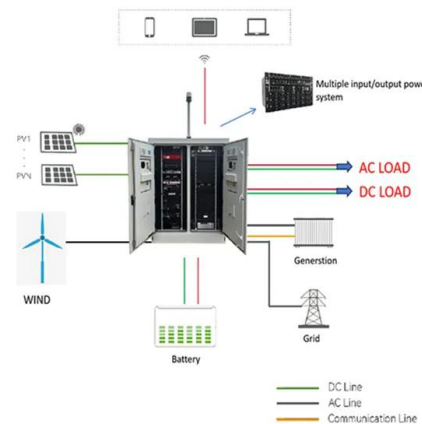

Renogy 120W Portable Solar Panel for Power Station , Renogy

Renogy 120W Portable Solar Panel for Power Station, Foldable Renewable Energy Charger, Off Grid Systems for Camping/Short Trip/RV, With IP65 waterproof rating. 200 Watt 12 Volt ...