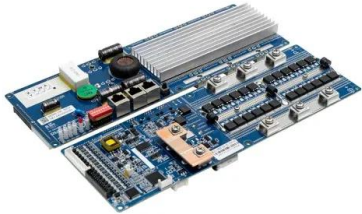

1200W photovoltaic panel specifications