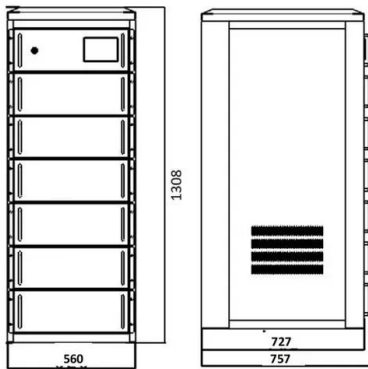

Canadian Solar Datasheet

As a leading PV project developer and manufacturer of solar modules with over 40 GW deployed around the world Specification Data Cell Type Mono-crystalline Dimensions 1700 x 992 x 35 ...