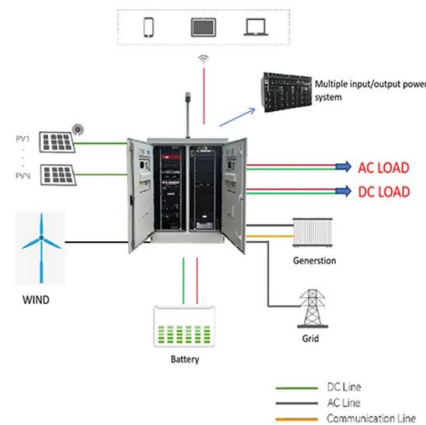

portable solar panels for camping SPC-TF-S-135W

The Sungold SPC-TF series Sunpower 135w portable solar panel is a highly sought-after solar folding bag in the market due to its exceptional features. Its laminate material, crafted from a high-flexibility and high-strength polymer, ...