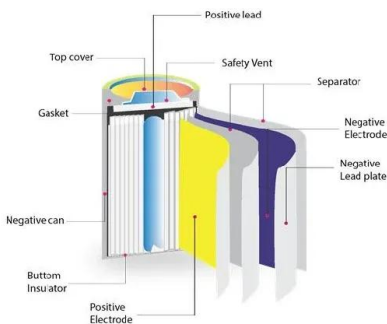

1500 Watt Solar Panel to Reduce Your Carbon Footprint

A 1500 Watt Solar Panel that works well on sunny days This 1500 Watt Solar Panel brings about big savings especially on clear sunny days. These efficient Monocr ystalline solar cells deliver high output watts. This ECO LLC 1500W 24V Complete Off Grid Solar Kit also operates well when low light conditions.