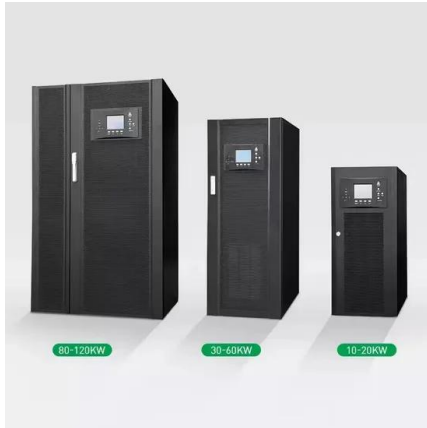

18v20w photovoltaic panel

18v20w photovoltaic panel

Shop 20w solar panel for Sale on Shopee Philippines

NSS Foldable 20W-60W USB Solar Panel Portable Folding Waterproof Solar Panel Charger Fast Charging PHP840 2. 20W 30W 45W 60W solar panels power station/household charging panel ...