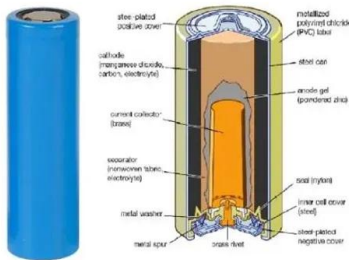

1kw power station