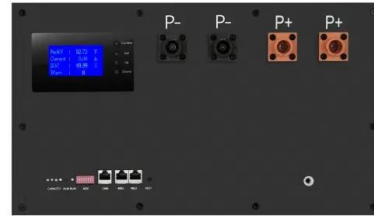

Guide to Solar Panel Sizes & Dimensions (November 2024)

Some common solar panel system sizes include a 3kW solar panel system, a 4 kilowatt solar panel system and a 5kW solar panels. For instance, a typical 2kW solar panel ...