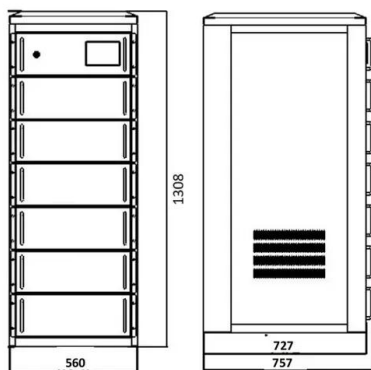

Sunbe Solar , Poly-250-275W , Solar Panel Datasheet , ENF Panel ...

Ningbo Baosheng Electric Co., Ltd. Solar Panel Series Poly-250-275W. Detailed profile including pictures, certification details and manufacturer PDF.

Guide to Solar Panel Sizes & Dimensions (November 2024)

Discover which solar panel sizes and dimensions are the most common in the UK, as well as which size is the best for your home. 0330 818 7480. Become a Partner. Menu. ...