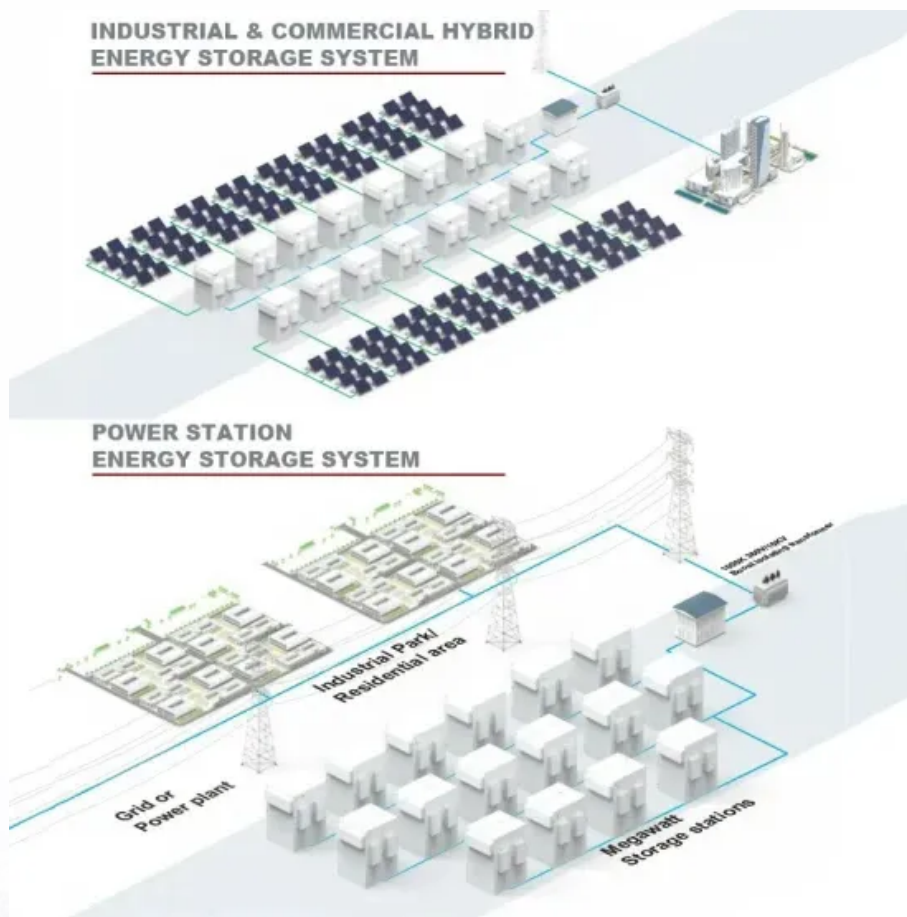

# 280w monocrystalline photovoltaic panel