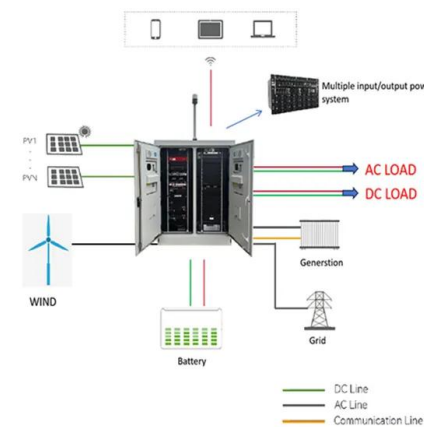

280w Solar Panel Black Frame +23% Monocrystalline Cell ...

CraigSolar 280w Solar Panel (166x84cm) Monocrystalline Cells for 23% High Efficiency for Motorhome, Boat, Caravan, Campervan and Off-Grid Applications 5.0 out of 5 stars 1 1 offer ...