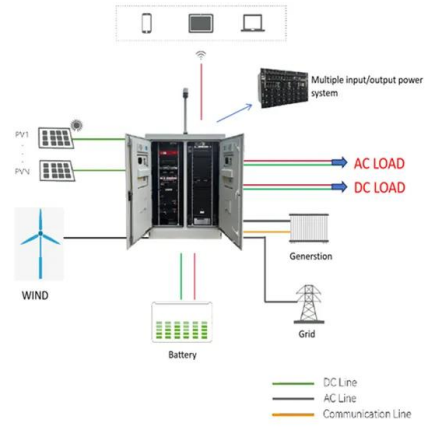

280 watt Monocrystalline Solar Panel

280 watt solar panels for sale, Jinpo Solar manufactures 280 watt Monocrystalline Solar Panel in China. 280W Voltage at Maximum Power (Vmp) 31.7V Current at Maximum Power (Imp) 8.52A Open Circuit Voltage (Voc) 38.8V Short Circuit Current (Isc) 9.09A