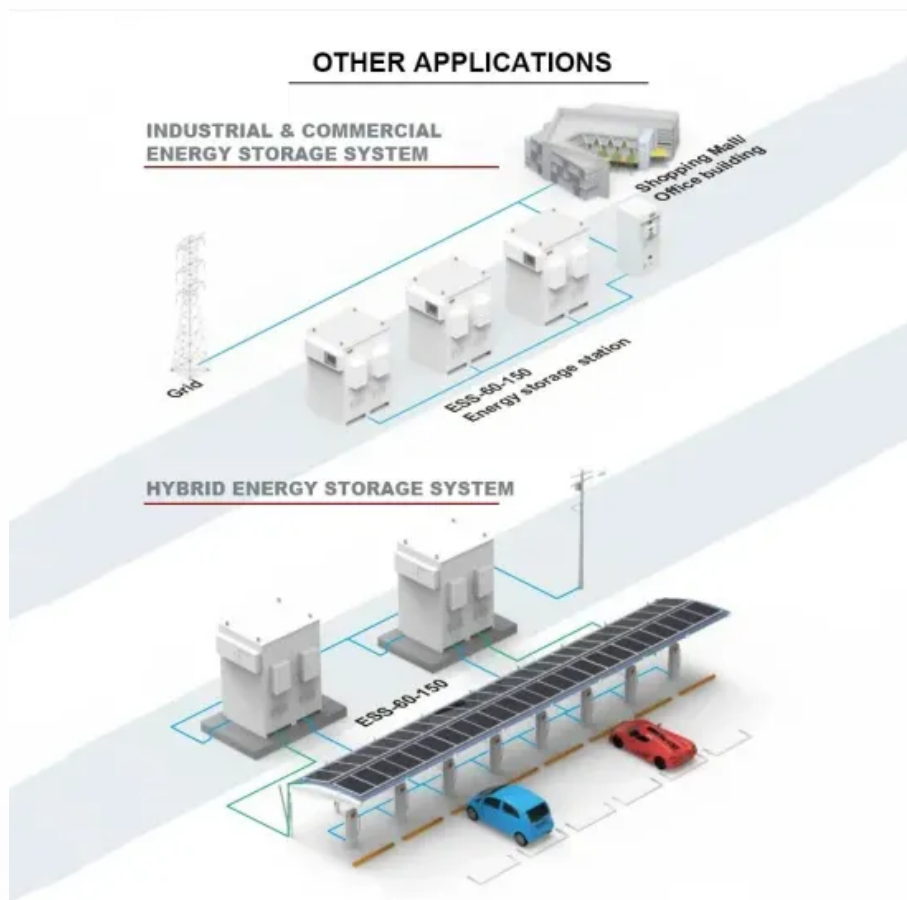

280w solar energy panel quotes