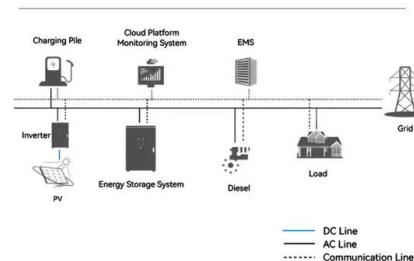

System Topology

300w Mono Solar Panel Kit 12V/24V with MPPT controller - K4M

300w Mono Solar Panel Kit 12V/24V with MPPT controller - K4M quantity. Add to basket. Description ; Additional information ; Reviews (0) Description. USB connection, this socket ...