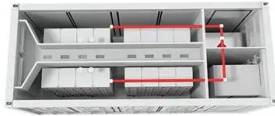

EcoFlow 400W Solar Panel - OTG OnTheGo Limited

Stay off the grid with EcoFlow 400W Solar Panel. Made up of the efficient mono crystalline silicon cells, it can recharge DELTA and your electric devices, and keep your equipment running ...