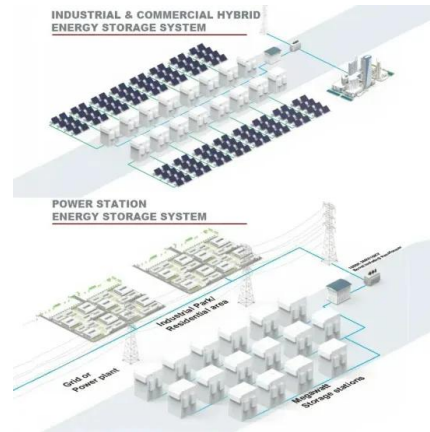

[EcoFlow solární panel 400Wp](#)

Prenosné a skladné 400 Wp solární panely EcoFlow jsou prenosné, skladné a vysoce kompaktní. Ať už kempujete nebo jste na cestách, stačí panel jen rozložit a během chvíle začít sbírat solární energii. Chytrá solární energie 400 Wp solární panely EcoFlow jsou navrženy tak, aby po připojení k bateriové stanici poskytovaly