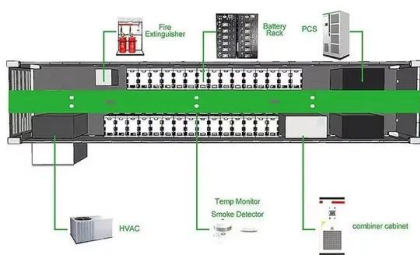

[EcoFlow solární panel 400Wp](#)

Prenosné a skladné 400 Wp solární panely EcoFlow jsou prenosné, skladné a vysoce kompaktní. Ať už kempujete nebo jste na cestách, stačí panel jen rozložit a během chvíle začít sbírat solární energii. Chytrá solární energie 400 Wp solární panely EcoFlow jsou navrženy tak, aby po připojení k bateriové stanici poskytovaly