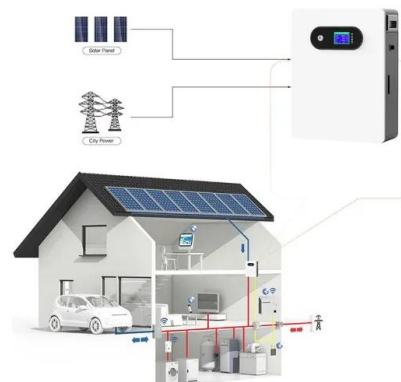

EcoFlow 400W Portable Solar Panel

Our 400W portable solar panel offers high solar output, conversion efficiency rating, and a convenient folding design so it's ready to grab and go at any time. Ready for the outdoors. Made from durable and flexible materials, the portable ...