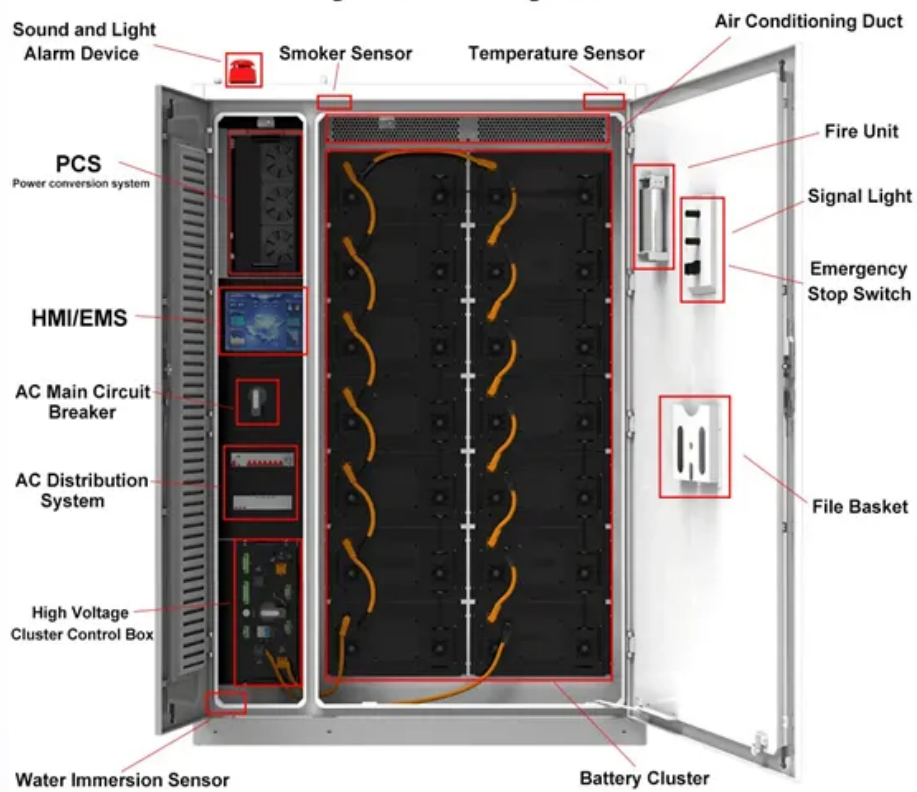

435W photovoltaic panel price

System Layout