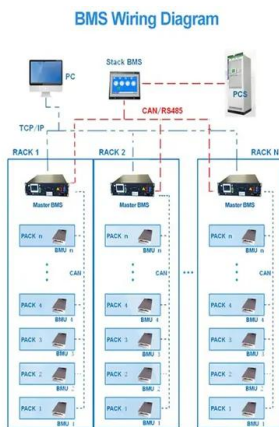

JA Solar , JAM72D20 440-465/MB , Solar Panel Datasheet , ENF Panel ...

JA Solar Technology Co., Ltd. Solar Panel Series JAM72D20 440-465/MB. Detailed profile including pictures, certification details and manufacturer PDF ENF Solar. JA Solar and OSW ...