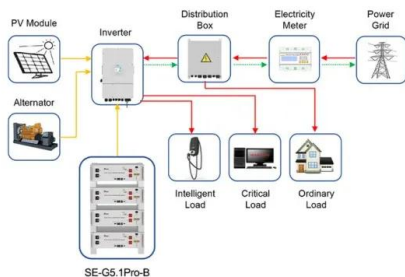

LONGi 440W Solar Panel 144 cell LR4-72HPH ...

LONGi 440W Solar Panel 144 cell LR4-72HPH-35 Modules impresses with its outstanding visual appearance and particularly high performance on a small surface. Look into detailed descriptions, pictures at A1 ...

Application scenarios of energy storage battery products