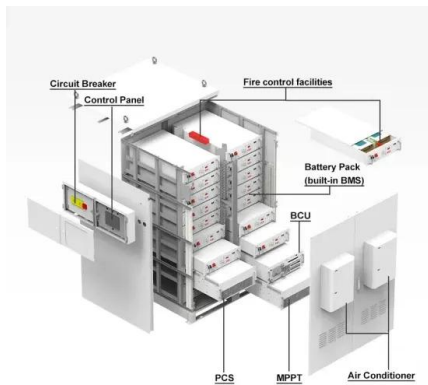

[55w Monocrystalline solar panels Archives](#)

Solar Panel Servicing (5) We offer a fully tailored service to provide help with your solar panel servicing. This includes existing solar panels and associated equipment parts. Plus many ...