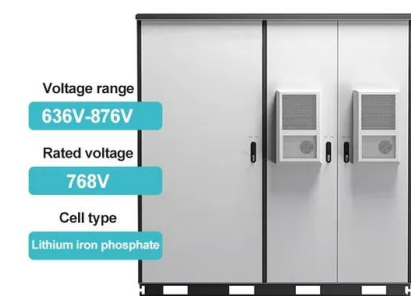

Panel Surya Trina Solar 500Wp Monocrystalline Perc Half Cell MBB

Panel Surya Jinko 575Wp 610Wp Monocrystalline N-type MBB Half Cell. Rp2.354.556. Kab. Bekasi Solar Energy Power. 4 terjual. Panel Surya Flexible Monocrystalline 100wp MONO Best ...