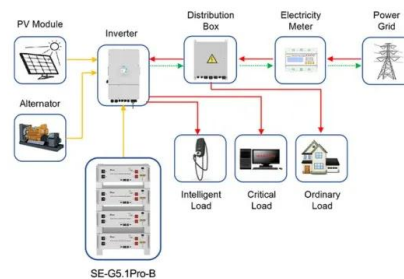

60W Solar Panel

Gizzu 60W Universal Rugged Solar Panel - Black x1; 5m DC5521 to DC5521 Cable x1; 10-in-1 DC Adapter Set x1; User Manual x1; Additional information Weight 4250 g Dimensions 66 × 48 × 70 cm Brand Gizzu. Colour Black. EAN ...

Application scenarios of energy storage battery products