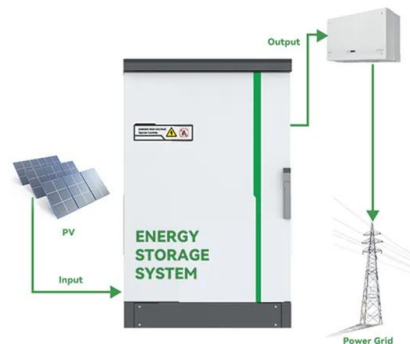

60W Rigid Solar Panel Kit

Solar Panel Contents 1 x 60W solar panel 1 x 4m cable bundle 1 x pack fuses, ring terminals etc 1 x user manual 10-year panel warranty. Option to add the charge controller of your choice. ...