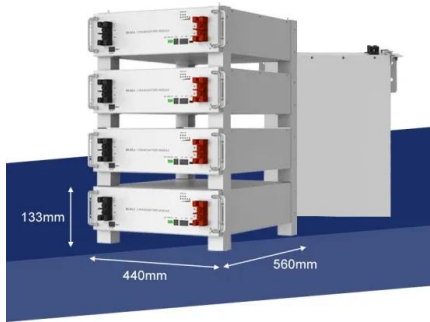

[EGO POWER+ Multi-Head Edger](#)

The EGO 8-in edger attachment and power head are part of the EGO POWER+ multi-head system. The 8-in edger creates clean and precise edges around your You have been redirected to rona.ca as renodepot is no longer operational as of October 9th, 2024 .

Contact Us

For catalog requests, pricing, or partnerships, please visit:
<https://vdbconstruction.co.za>