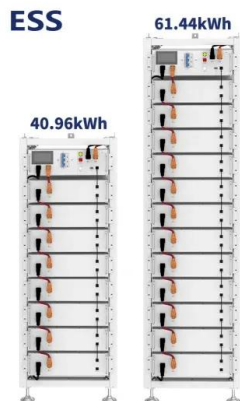

Part ID power windows

Camry 3rd and 4th Gen '92-'01, Solara '99-'03 Part ID power windows Jump to Latest 603 views 13 replies I'm assuming it's meant to be placed over the sheet metal above the power window regulator and fits into the ...