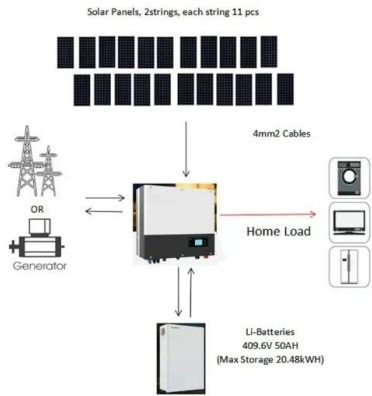

European Warehouse

1-15 days

ONE-STOP SOLUTION

65kWh 30kW

130kWh 30kW

130kWh 60kW

aFe Power Releases 2 NEW High Performance Air Intake System...

2. aFe Momentum GT Cold Air Intake System with Pro DRY S Filters Toyota Tundra V6 3.5L tt 2022 This Momentum GT intake system was designed around the largest filter possible to allow maximum performance and filtration. This cone filter has a massive oval