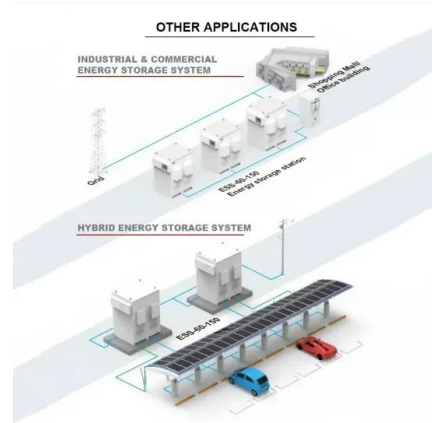

[Caldari Navy Power Diagnostic System](#)

Tairei's Modified Power Diagnostic System
Officer Selynne's Modified Power Diagnostic System
Officer Raysere's Modified Power Diagnostic System
Officer Vizan's Modified Power Diagnostic System
Officer Ahremen's Modified Power Diagnostic System
Officer