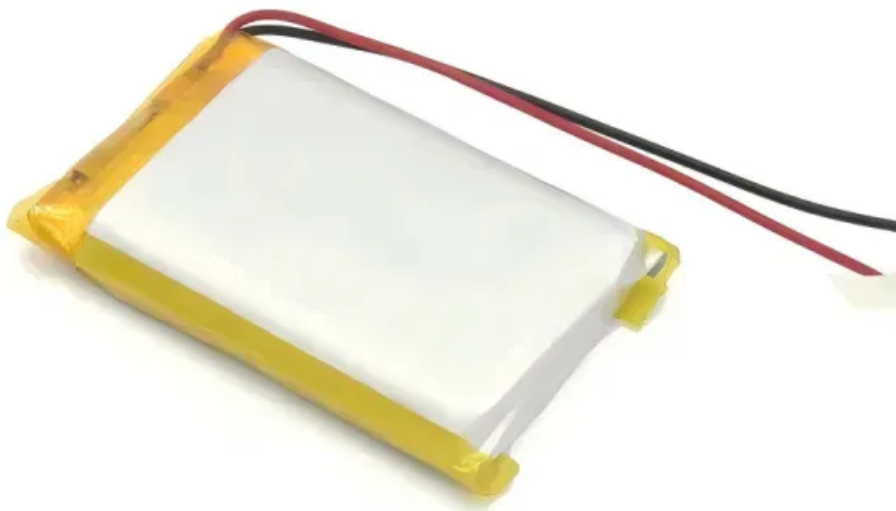

Alien power system engine 12090