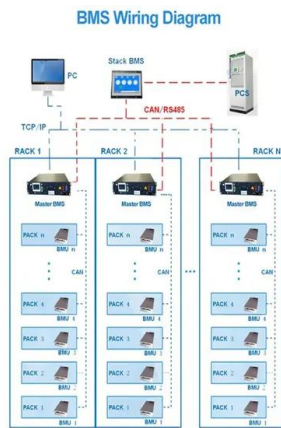

Hyundai Genesis Steering Wheel Hard to Turn: Common Causes

If your Hyundai Genesis's steering wheel is hard to turn, it's almost always going to be caused by an issue with the power steering system. But there can be other causes as well. Your car's power steering system is responsible for taking energy from the engine, converting it to hydraulic pressure, and using that pressure

Why is My Steering Wheel Hard to Turn?

One of the most frequent reasons for a hard-to-turn steering wheel is low power steering fluid. Power steering fluid is the lifeblood of your vehicle's power steering system, providing hydraulic assistance to make turning the wheel easier. ...

Chrysler Town and Country Steering Wheel Hard to Turn: ...

If your Chrysler Town and Country's steering wheel is hard to turn, it's almost always going to be caused by an issue with the power steering system. But there can be other causes as well. Your van's power steering system is responsible for taking energy from the engine, converting it to hydraulic pressure, and using

Chevy Corvette Steering Wheel Hard to Turn: Common Causes

If your Chevy Corvette's steering wheel is hard to turn, it's almost always going to be caused by an issue with the power steering system. But there can be other causes as well. Your car's power steering system is responsible for taking energy from the engine, converting it to hydraulic pressure, and using that pressure