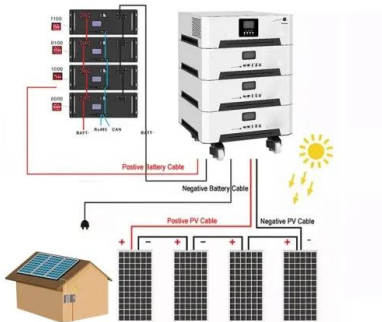

AMYLOR ALLTRACK M3 OWNER'S MANUAL Pdf Download

The CG power tilt option for this chair has a maximum user weight The power legrests for this power chair has a maximum user capacity of 250 lb (113 kg). Page 22: Viii. Set-Up, Adjustment & Use o Many nuts are of the nylon insert lock