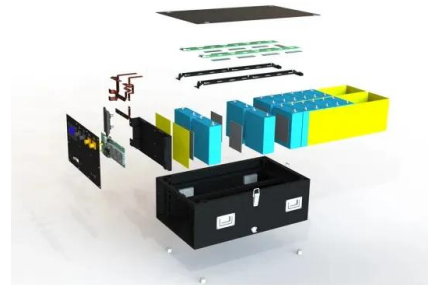

APC 1500VA Smart UPS Battery Backup with Replacement Batteries ...

Buy APC 1500VA Smart UPS Battery Backup with Replacement Batteries for SMT1000 SMC1500 UPS: Uninterruptible Power Supply (UPS) - Amazon FREE DELIVERY possible on eligible purchases Skip to main content Delivering to Nashville EN