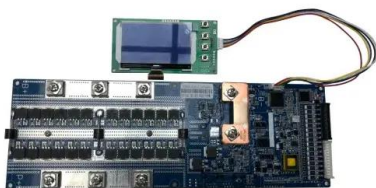

kVA and output power of 900 W, it is capable of delivering sufficient power to support critical equipment.

APC 1500VA Smart UPS with SmartConnect & UPS 1500VA Battery Backup

APC 1500VA Smart UPS with SmartConnect, SMC1500C Sinewave UPS Battery Backup, AVR, 120V, Line Interactive Uninterruptible Power Supply Protect your servers, switches, routers and networking devices with the Smart-UPS SMC1500C UPS with APC SmartConnect, the first cloud-enabled UPS for distributed IT.

APC Smart UPS SMC1500IC

Shop our quality APC Smart UPS SMC1500IC, 230V, LCD, 8x IEC 320 C13 & 2x IEC Jumpers outlets, w/SmartConnect port. Excellent Disconnected battery notification Warns when a battery is not available to provide backup power.

...

Amazon : APC Smart-UPS SMC1500-2UC Rack Mount UPS ...

Included Accessories: 16GB USB 3.0 DataTraveler APC SMC1500-2UC UPS Specifications: Product Family: Smart-UPS Form Factor: 2U Rack Mount Output Power Capacity: 900 Watts / 1.44kVA Output Voltage: 120V Output Frequency: 50/60Hz +/- 3 Hz

APC Smart-UPS C, Line Interactive, 1440VA, Tower, 120V, 8x ...

APC Smart-UPS C, Line Interactive, 1440VA, Tower, 120V, 8x NEMA 5-15R outlets, SmartConnect port, USB and Serial communication, AVR, Graphic LCD SMC1500C Replacement battery (1) is available 1440VA/900W line interactive pure sine wave tower UPS