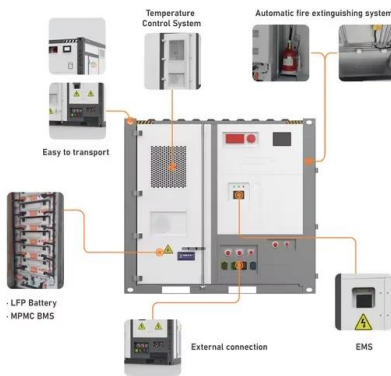

spray the widest range