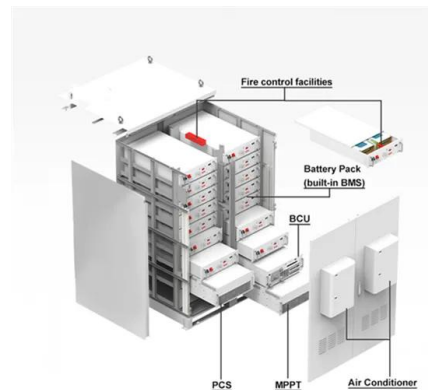

Solar Panel Dimensions & Weight in Australia: The Ultimate Guide

The variation in output will usually not change the size of a single solar panel. The standard size of a 250W solar panel is approximately 1.7m x 1.0m, with slight variations ...