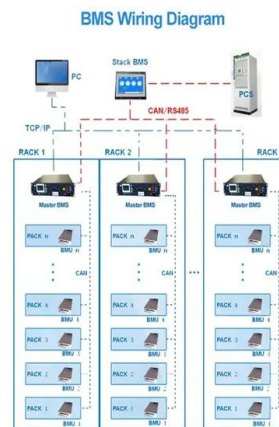

Arlo

Arlo Essential Solar Panel Charger keeps your battery charged with direct sunlight. It's weather resistant design, 8-foot power cable, and adjustable mount makes installation easy anywhere. Maximum power, zero electricity Arlo Essential Solar Panel Charger