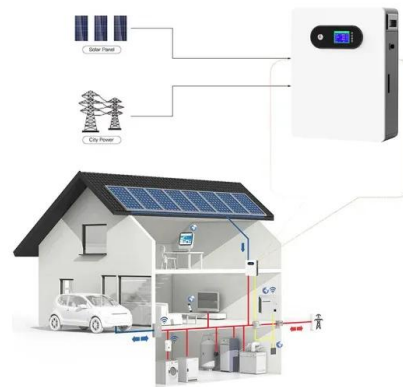

Arlo Solar Panel Charger for Ultra, Pro 3, Pro 4, Go 2 & Floodlight

The Arlo Solar Panel is weather resistant with an 8ft magnetic cable & adjustable mount. Compatible with Ultra, Ultra 2, Pro 3, Pro 4, and Pro 3 Floodlight. Shop the Ultra Security Sale and get up to 46% off best-sellers!