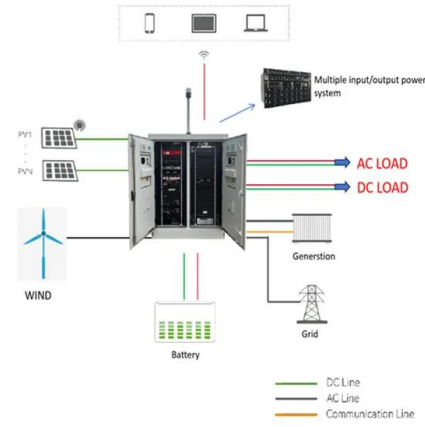

Arlo Pro 3 Floodlight Camera

Arlo Pro 3 Floodlight Camera. Get the award-winning, wire-free Arlo Pro 3 Floodlight Camera combined with an ultra-bright floodlight. Illuminate the outside of your home like never before, zoom in to see clearer details in 2K HDR and ...

Contact Us

For catalog requests, pricing, or partnerships, please visit:
<https://vdbconstruction.co.za>