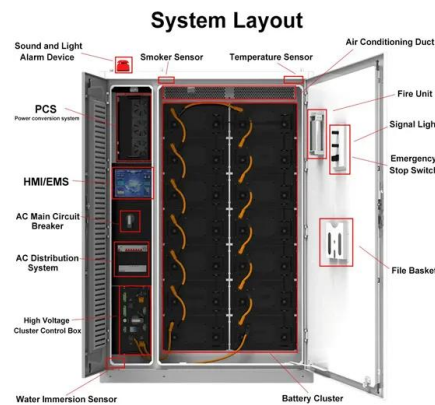

Arlo Essential Solar Panel Charger White Accessory Kit

Shop Arlo Essential Solar Panel Charger White Accessory Kit in the Security Camera Accessories department at Lowe's . Arlo Essential Solar Panel Charger keeps your battery charged with direct sunlight. It& #8217;s weather resistant design, 8-foot power cable, and adjustable