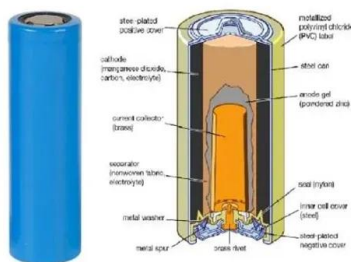

Pro 5

Get powerful security with always-on security and 24/7 professional monitoring. With smarter, customized notifications, Arlo Secure alerts you to what triggered your camera, captured in 2K on our Pro 5S cameras. Our sustainable solar panel chargers keep your