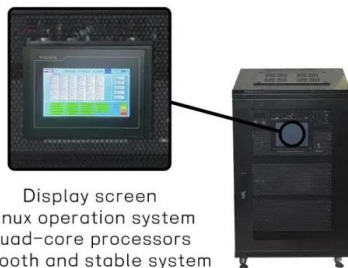

Fully Automatic Edge Banding Machines , Umaboy

Umaboy provides a diverse range of automatic edge banding machines, including the entry-level UEB 310 C, UEB 640 PCGD & more. Perfect for all your needs. UEB 240S Automatic Edge ...