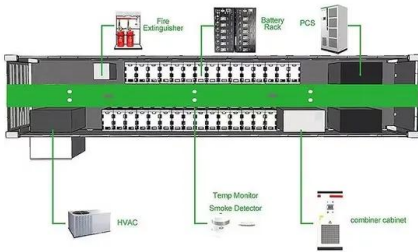

40V 300-Watt Power Source (Tool Only)

The RYOBI 40-Volt Power Source provides convenient, on-the-go power both on and off the jobsite. With 300-Watt of continuous output, this inverter is perfect for powering laptops, tablets, cell phones Hello, Barbra - This inverter is not designed to power appliances