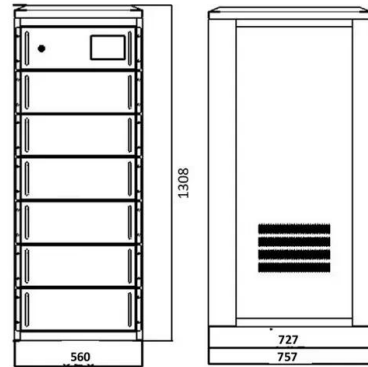

[Ballister Power Lift Recliner , Levin](#)

Take charge of your seating with this power lift recliner. Its easy power button motion control allows you the full spectrum of comfort--from a gentle lift-and-tilt for standing up to a lay flat design ideal for an afternoon snooze. Not much gets past the power adjustable headrest and lumbar support, or even the independent motor controls to get that just right position. You'll ...