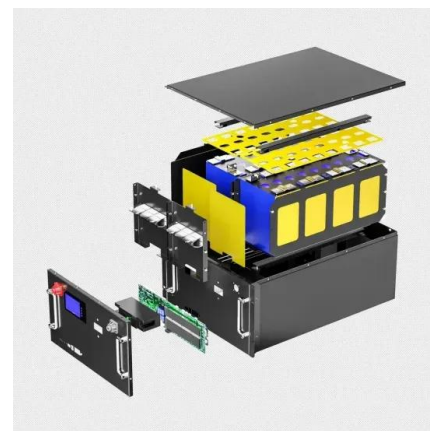

[Ballister Power Lift Recliner](#)

Take charge of your seating with this power lift recliner. Its easy power button motion control allows you the full spectrum of comfort--from a gentle lift-and-tilt for standing up to a lay flat design ideal for an afternoon snooze. Not much ...