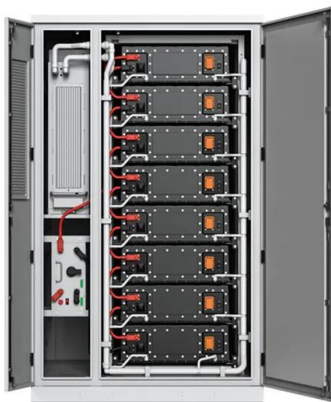

[Ballister Espresso Power Lift Recliner](#)

Ballister Espresso Power Lift Recliner from Ashley Furniture , HomeGalleryStores 804-249-4444
Open 10:00am - 8:00pm EST Contact Us
Shipping toAdd Zip Code My Account Orders
Account Settings