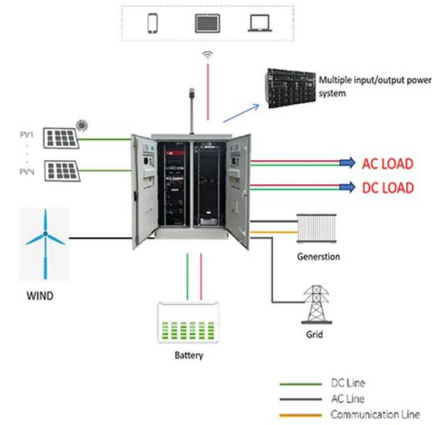

Monster Exhaust System for 2003-2007 Ford Excursion 6.0L Power

4 inch stainless constant-diameter pipes and straight-thru muffler nearly doubles flow. Lower exhaust temps; virtually no backpressure; rich, throaty sound. Available for F-250, F-350, F-450 and F-550 Pickup and Excursion. Monster exhaust system flows up to 91.5

Contact Us

For catalog requests, pricing, or partnerships, please visit:
<https://vdbconstruction.co.za>