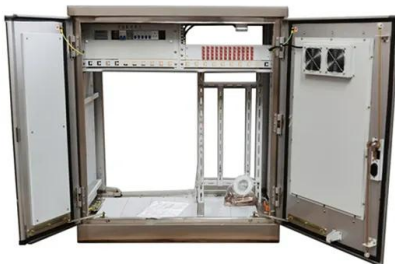

Cyber Power Backup

Protect high-end devices with this CyberPower UPS battery backup. The multifunction LCD screen provides immediate charge status of the battery and power conditions to keep you informed, while the automatic voltage regulation maintains a safe voltage level to