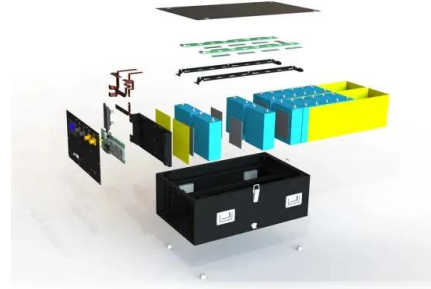

Batteries from Leading Brands at Discounted Prices

Battery Station Supply Genuine Batteries online from Duracell, Procell, Energizer and More. Next day delivery on orders before 4pm. Tel: 0161 314 3000. Batteries Online - All Major Battery Brands Available at Discounted Prices Battery Station supplies discounted