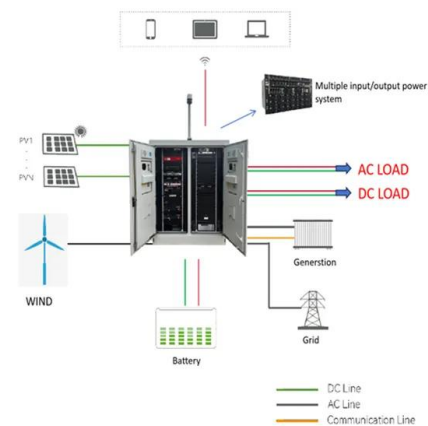

Lighted Headboard White Beds You'll Love

The bed arrived in two boxes, compact and well packaged, the content was in great condition, no damages. The manufacturing quality of the frame is excellent - no faults or issues spotted. It is ...