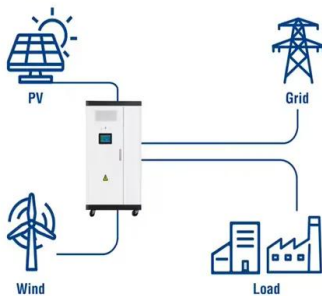

Utility-Scale ESS solutions

Buxton Faux Leather End Opening Ottoman Storage Bed Frame ...

Multi-colour LED strip around 3 sides of the bed can be set to your preferred colour scheme with remote controller.. Do not use chemical based abrasive cleaning materials. Assembly ...