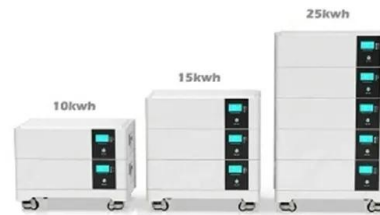

Snapchat Planets: What Do They Mean and Should ...

The Solar System feature on Snapchat, also known as Snapchat planets, lets you know if you're one of the top eight closest friends of a contact. This ranking is based on how much you interact with each other.