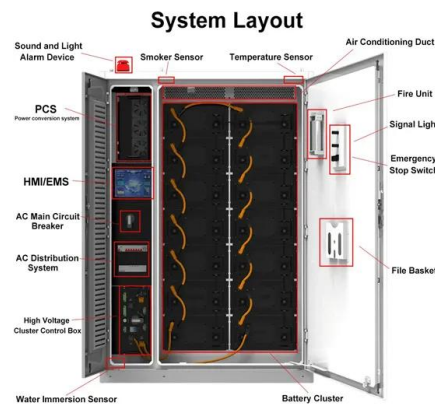

Complete Newbie. Adding Solar Panels to my Anker Solix F3800.

I have an Anker Solix F3800 when I use it with my Anker 400W solar panel it works fantastic. I am working on adding 3 RCA 275W panels to the setup. I setup the 3 panels in series and am when I plug it into the Anker I am getting the DC Input to light up (so it is "recognizing" that panels are there but for some reason I am not getting any input watts from ...