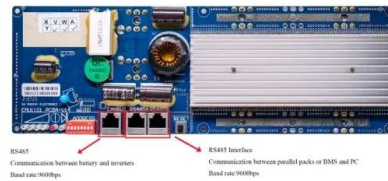

BigBlue 28W SUNPOWER Solar Charger with Digital ...

BigBlue 28w solar panel charger can charge most Androids and Apple cellphones, but our solar phone charger doesn't include the lightning cable for iPhone or iPad. This product comes with 2 5V USB-A output, so it can't charge ...