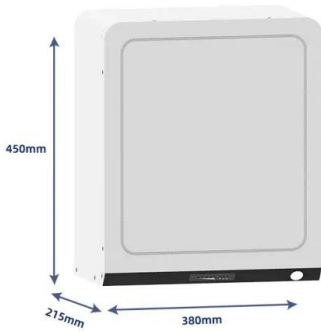

BigBlue 28W tasınabilir solar sarj cihazı, 2 portlu USB (5V/4A

BigBlue 28W tasınabilir solar sarj cihazı, 2 portlu USB (5V/4A toplam), IPX4, dijital ampermetre ve koruma için fermuarlı solar panel, USB cihazlarını sarj etmek için, iPhone, Android GoPro vb : Amazon .tr: Elektronik Marka BigBlue Üretici BigBlue Model