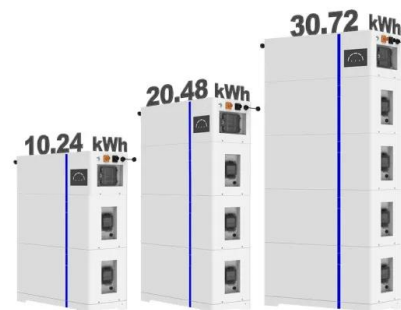

ESS

The powertrain of the first BMW XM

In the BMW XM, this all-wheel-drive system splits the power generated by the combustion engine and electric motor between all four wheels precisely, quickly and as required at all times. An electronically controlled multi-plate clutch ensures fully variable distribution of power between the front and rear axle.