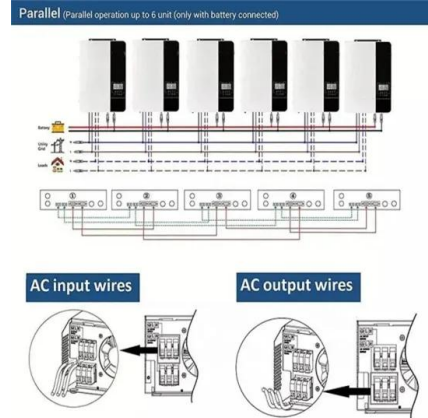

Body Power Deluxe Seated Inversion System Low Price

Body Power Deluxe Seated Inversion System The Best Deals Body Power Deluxe Seated Inversion System. Great Prices on sale now. This is the best place to buy Strength Training Equipment in stock On Sale. Big Save! you will get cheap price for Strength

Body Power PBC5380 Deluxe Power Rack Cage ...

Enhance your home gym with the Body Power Deluxe Rack Cage System. This system has a wide frame that makes it great for lateral movement exercises, like squats, presses, dips, and pull-ups. Safety features - such as the weight bar ...

[Body Power Deluxe Seated Inversion System](#)

Body Power Deluxe Seated Inversion System Best Deals in United States Over recent years more and more people are now shopping online, using the internet to purchase various products at the best price. Body Power Deluxe Seated Inversion System is an example of great products you can order on the web.