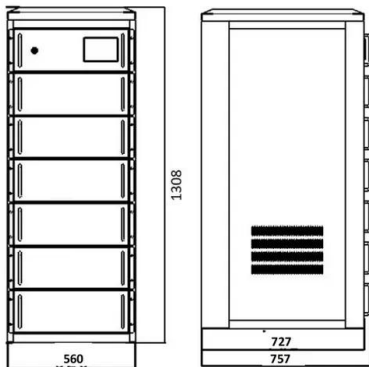

Body Power IT9910 Deluxe Seated Inversion System

The Body Power IT9910 Deluxe Seated Inversion System is built with easy-to-use features, including height adjustment and ankle

adjustment lever. Its foldable design renders it to be ...