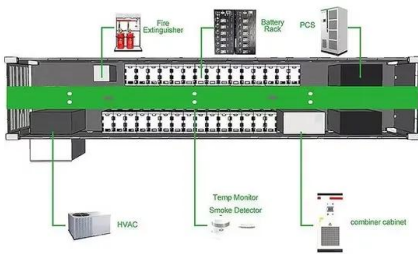

UpBright AC in Power Cord Cable Plug Compatible with Bose ...

Buy UpBright AC in Power Cord Cable Plug
Compatible with Bose SoundTouch 10 Wireless
Music System 416776 100-240V 50/60Hz 30W
279101-0320 Dual Voltage PS-28 PS28
Acoustimass 15 16 Series II LifeStyle 50: Power
Cords - Amazon FREE