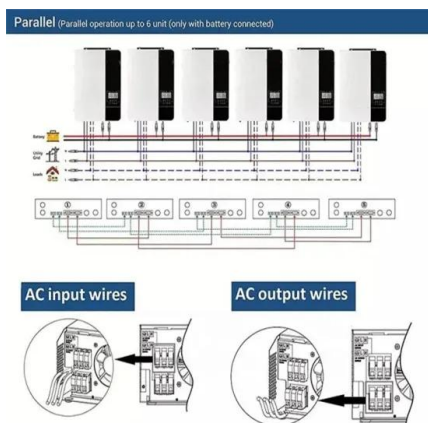

Smart Ultra Soundbar - A Smart Soundbar System

Check out our new smart soundbar, the Smart Ultra Soundbar, which works as a Dolby Atmos soundbar and immersive soundbar in one. By continuing to use this site, you accept our use of cookies and other online technology to send you ...

[Amazon : Bose Solo 15 Power Cord](#)

3.3FT Power Cord replacement for Bose Companion 3, 5 Multimedia Speaker System, for Arris WiFi Router, UL Listed Figure D 15ft 2 Prong Power Cord for Bose Solo 10 15 soundbar, 15 Series ii Sound bar TV Sound System Power Cord AC Cable $15.97 $.

[Amazon : Bose Sounddock Power Cord](#)

Pwr 20V AC Power Adapter for Bose SoundDock I (ONLY) Portable Sound Dock 1 Wireless Mobile Speaker System - 306386-101 301141 N123 Power Supply Cord Charger (Check Compatibility Photo) 4.5 out of 5 stars

[Amazon.ca: Bose Sounddock Power Supply](#)

TAIFU 18V AC Adapter Power Cord for Bose SoundDock Series 2, 3, II, III (ONLY); 310583-1130, SLLEA 20V AC Adapter Compatible with Bose Solo 5 TV Sound Bar Speaker System 418775 & Bose Companion 20 Computer Speakers SPKR 329509-1300 4.