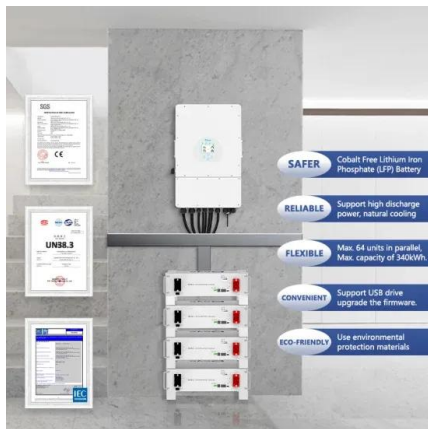

[Amazon : Bose Sounddock Portable Power Supply](#)

Pwr 20V AC Power Adapter for Bose SoundDock I (ONLY) Portable Sound Dock 1 Wireless Mobile Speaker System - 306386-101 301141 N123 Power Supply Cord Charger (Check ...