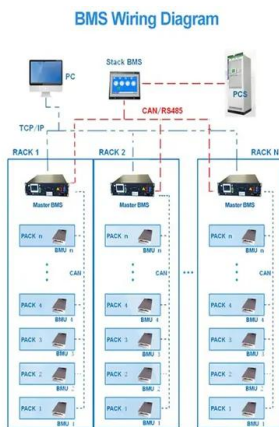

Solar Energy

Concentrating solar power (CSP) systems concentrate the sun's energy using reflective devices such as troughs or mirror panels to produce heat that is then used to generate electricity. Solar water heating systems contain a solar ...

Bifacial Mono HJT 700W 705W 710W 715W 720W 730W N Type ...

We are best Bifacial Mono HJT 700W 705W 710W 715W 720W 730W N Type Home Solar Panels for Sale suppliers,we supply best 700w solar panel price for sale. +86 187 1510 8506 ...

[Panasonic EverVolt(TM) EVP370 Solar Panel](#)

Panasonic EverVolt(TM) EVPV370 370W Solar Panel Panasonic EverVolt(TM) solar modules produce more power over the long haul fueled by industry-leading conversion efficiency and low degradation rate. Superior module efficiency of ...